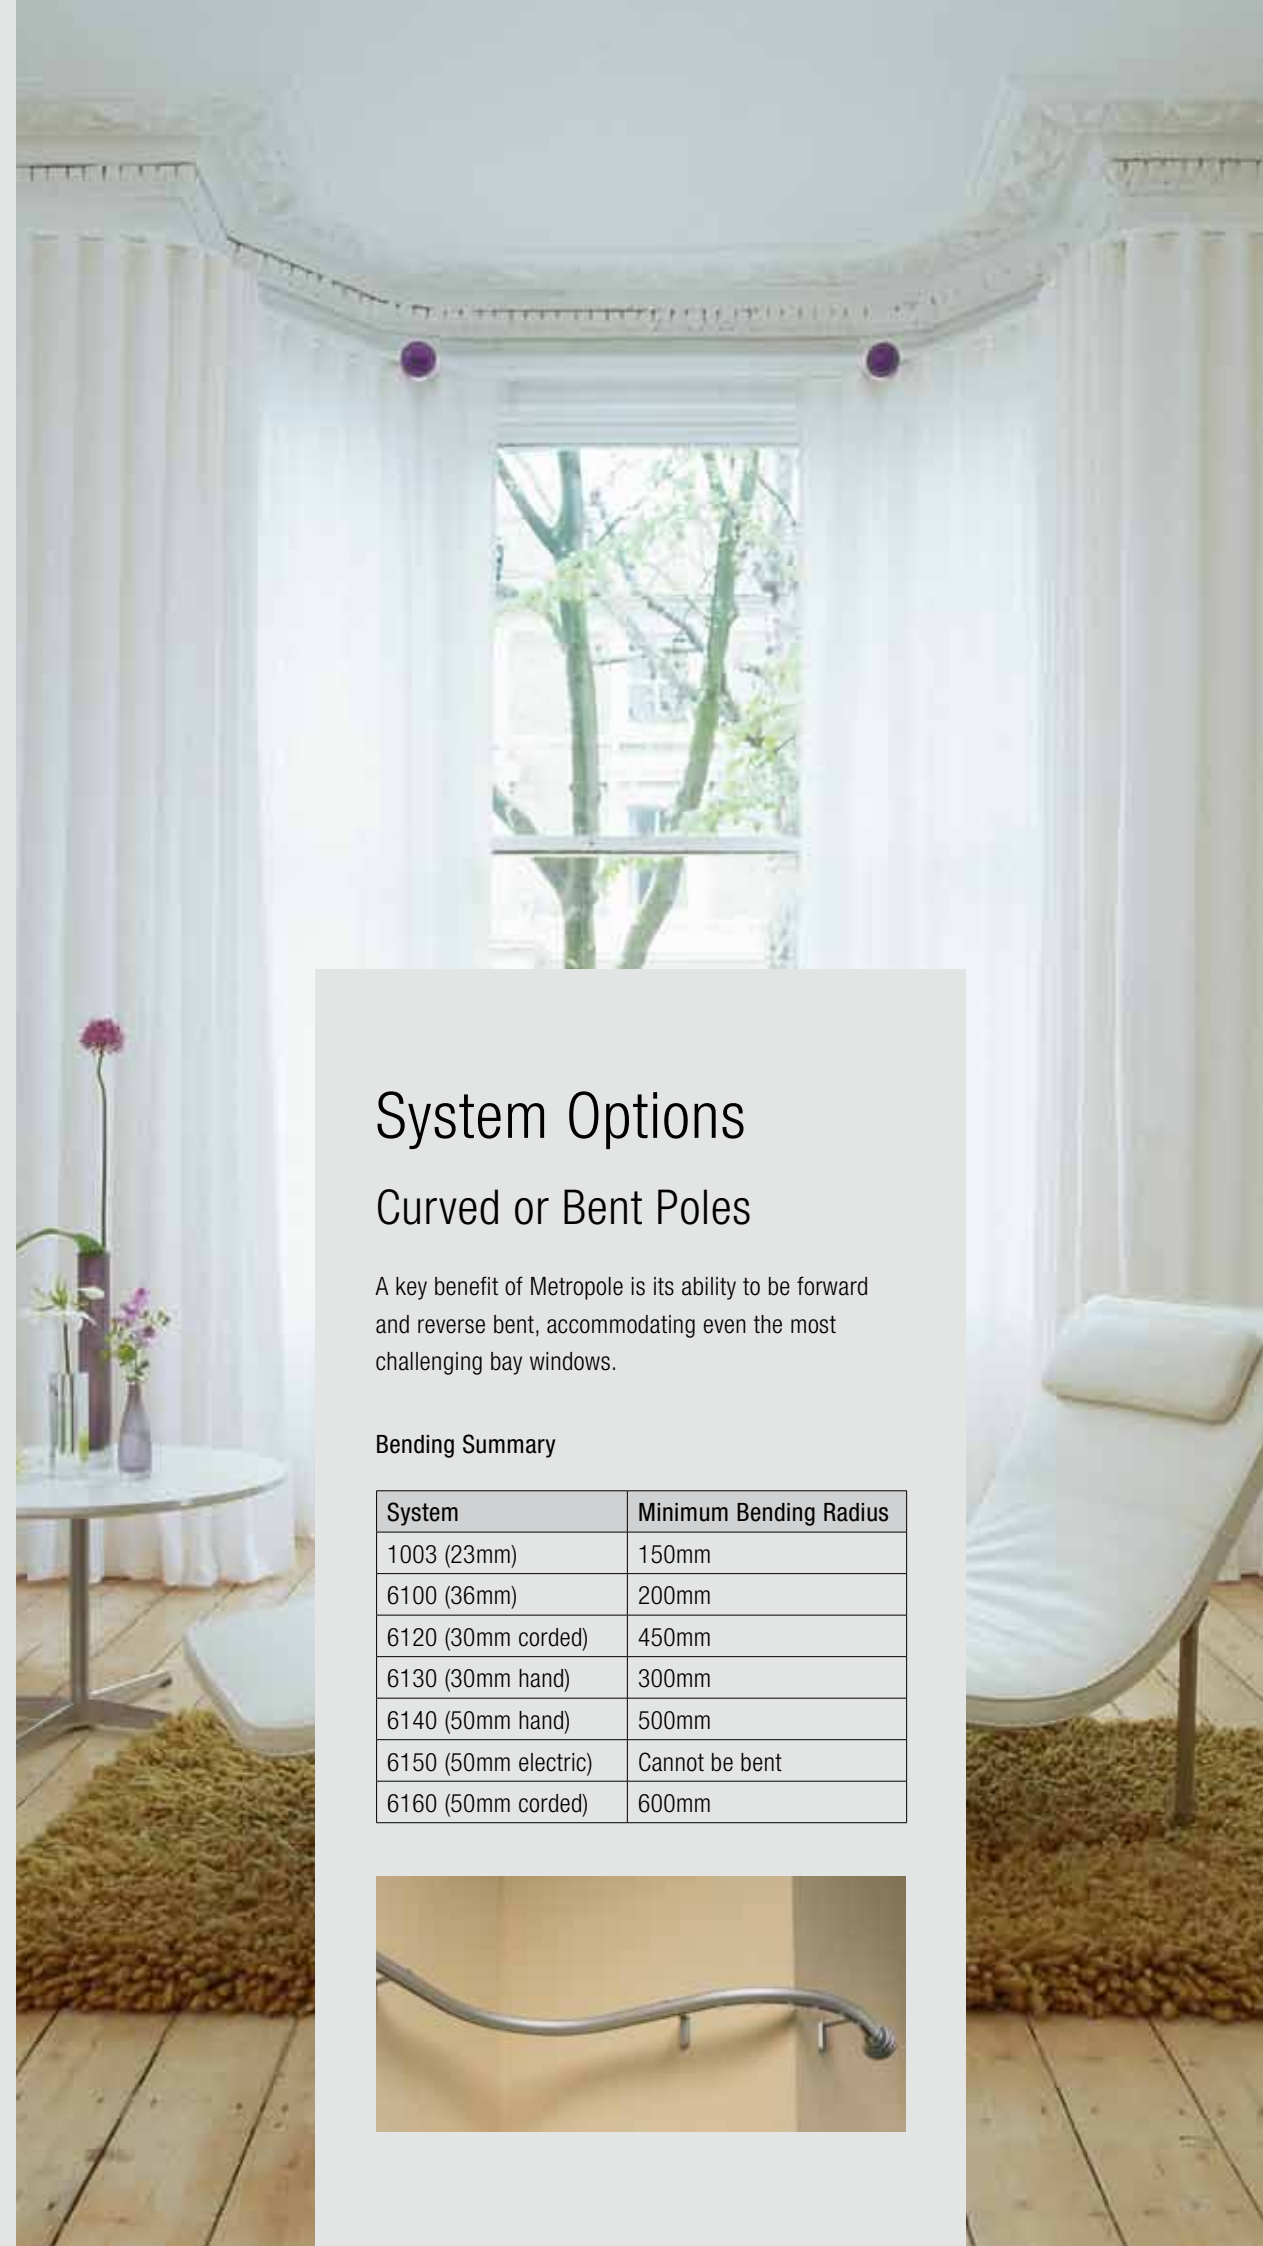

Accessories

Brackets

A full range of brackets are available to accommodate any installation.

Standard brackets

Come with covers and are available in all colours.

Adjustable brackets

Suit more complex and bent applications.

Pillar brackets

A decorative alternative for 30mm poles and are available in all colours.

Blok brackets

A modern alternative for the 36mm Metroflat system.

Top Fix brackets

Poles can be fixed directly to ceilings. Finials and midials cannot be used with this option.

Child Safety

The Silent Gliss cord retainer is available for all chain / cord looped blinds and tracks. The cord retainer holds looped cords or chains taut to reduce the risk of an inquisitive child becoming entangled.

System Options

Curved or Bent Poles

A key benefit of Metropole is its ability to be forward and reverse bent, accommodating even the most challenging bay windows.

Bending Summary

System	Minimum Bending Radius
1003 (23mm)	150mm
6100 (36mm)	200mm
6120 (30mm corded)	450mm
6130 (30mm hand)	300mm
6140 (50mm hand)	500mm
6150 (50mm electric)	Cannot be bent
6160 (50mm corded)	600mm