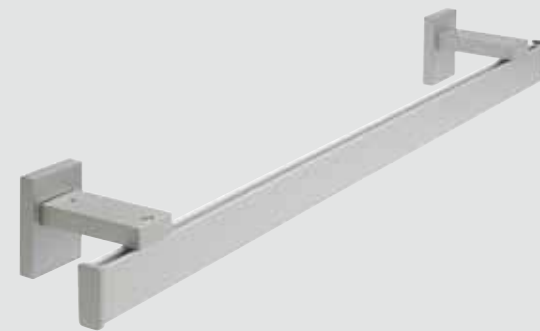

Functions as a track

However, Metropole has the added advantage of functioning like a curtain track;

- Gliders run smoothly in siliconised aluminium channels, unhindered by brackets or rings.
- It can be hand, cord or electrically operated.
- It can be bent to any bay window or curved application.

Please note that System 1003 is the only Metropole system not suitable for Wave.

Metropole 30mm

Silent Gliss 6120 (cord)

Silent Gliss 6130 (hand)

Available in all 13 finishes, this versatile pole is offered with the widest range of decorative elements.

Metropole 36mm

Silent Gliss 6100 Metroflat (hand)

A stylish and contemporary flat profile for modern interiors, available in 7 finishes.

Black

Gunmetal

Antique Bronze

Bronze

Steel Grey

Silver

Chrome

The Blok bracket with Metroflat offers an unparalleled clean look.

Finials

If a simple look is required, or there is no room for finials, Metropole can be supplied with Standard or Designer endcaps.