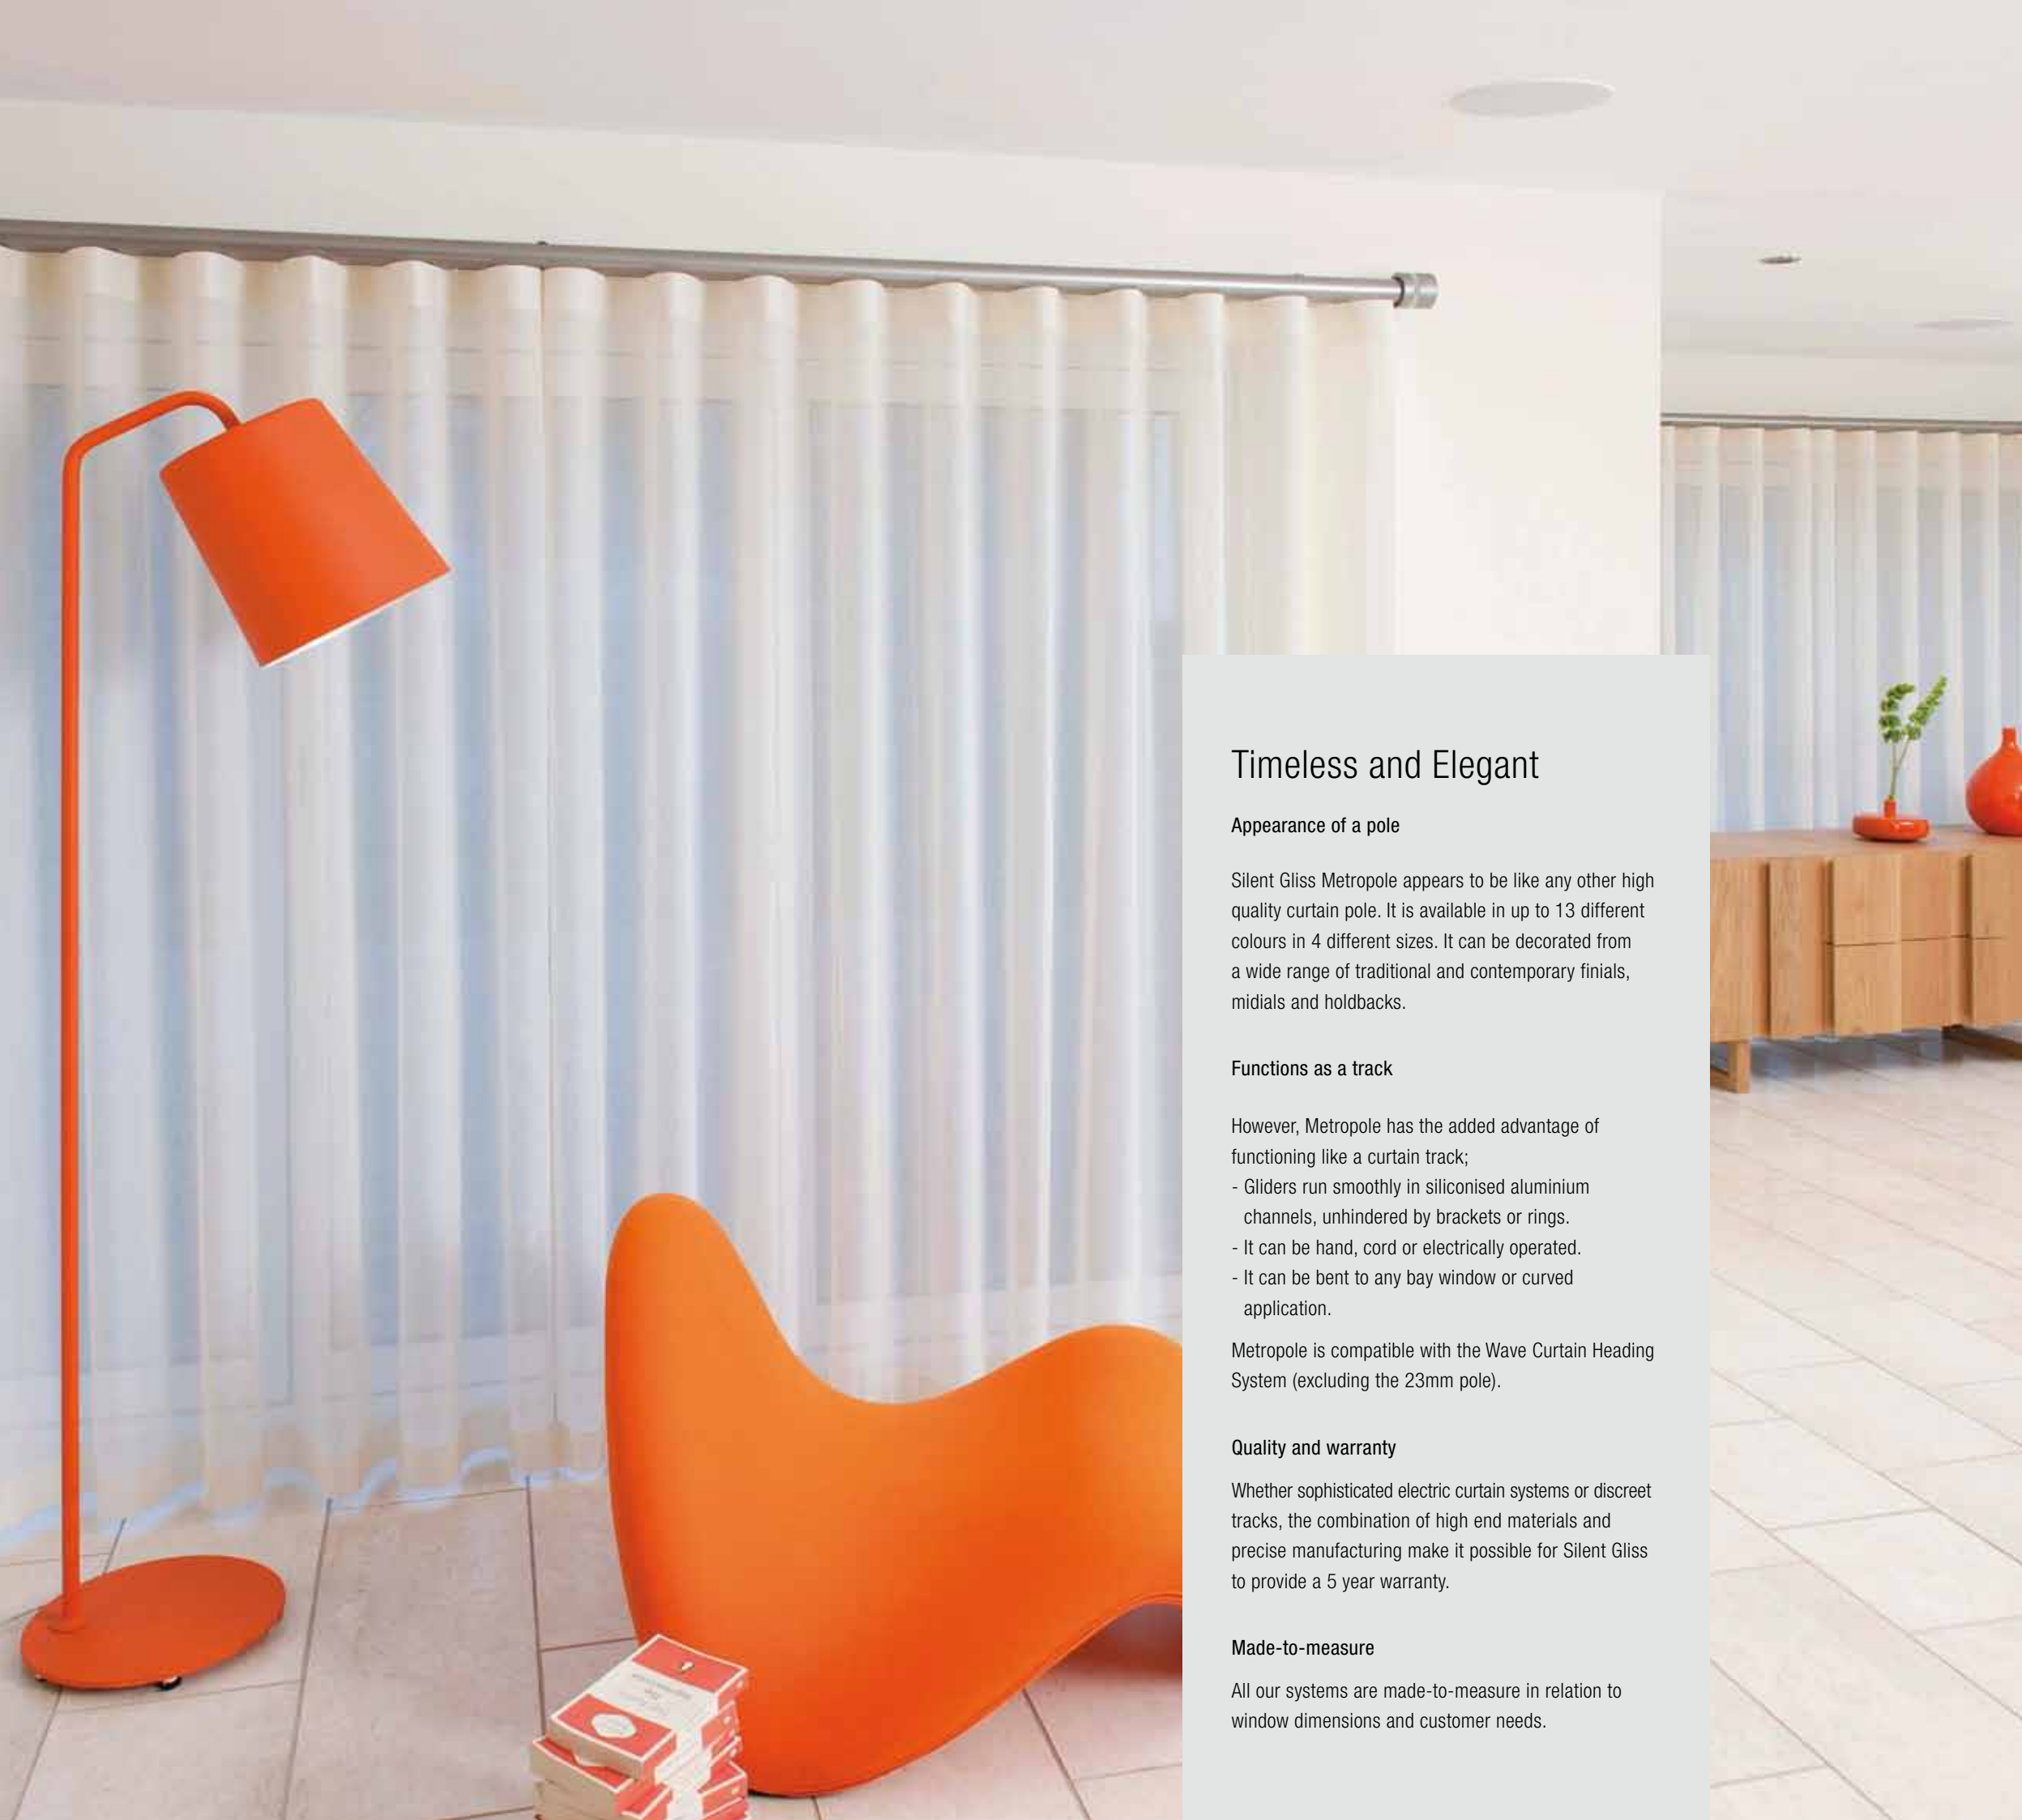

Timeless and Elegant

Appearance of a pole

Silent Gliss Metropole appears to be like any other high quality curtain pole. It is available in up to 13 different colours in 4 different sizes. It can be decorated from a wide range of traditional and contemporary finials, midials and holdbacks.

Functions as a track

However, Metropole has the added advantage of functioning like a curtain track;

- Gliders run smoothly in siliconised aluminium channels, unhindered by brackets or rings.
- It can be hand, cord or electrically operated.
- It can be bent to any bay window or curved application.

Metropole is compatible with the Wave Curtain Heading System (excluding the 23mm pole).

Quality and warranty

Whether sophisticated electric curtain systems or discreet tracks, the combination of high end materials and precise manufacturing make it possible for Silent Gliss to provide a 5 year warranty.

Made-to-measure

All our systems are made-to-measure in relation to window dimensions and customer needs.